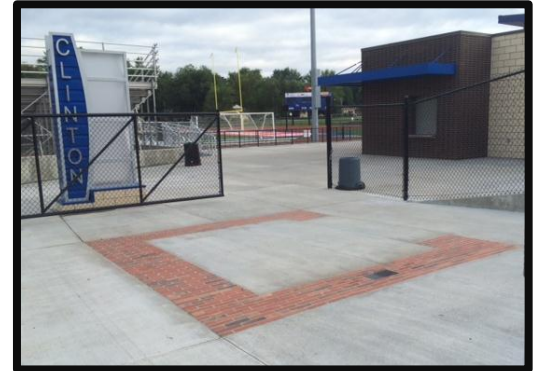

# Cardinal Stadium Walkway

## Bringing Back the Original 1952 Field House Bricks *Limited Number of Bricks Available*

The original Clinton High School fieldhouse was built in 1952. It was torn down in 2014 to make space for the new and improved Cardinal Stadium and fieldhouse. Bricks were saved from the original fieldhouse to preserve a bit of history. The bricks have been placed at the entrance of the stadium in the shape of a "C." You have an opportunity to personalize one of the bricks for \$125. Use the form below to choose your personalized message. Sales from the bricks will pay for the project with all proceeds to the CHS Alumni Association for their scholarship fund.